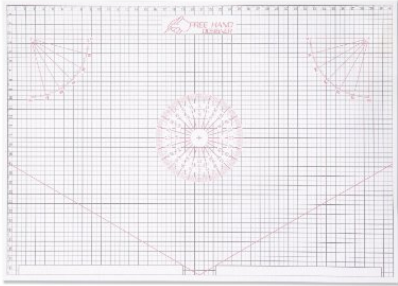

NESTLÉ Quick-Line drawing aid, DIN A3

Drawing aid

Product number :21115000

Description

Practical drawing aid for DIN A3 field book frames

Technical Details

Scope of supply

Quick-Line drawing aid